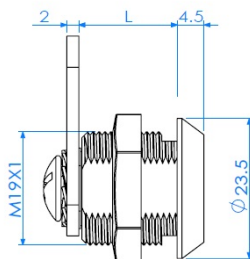

PRODUCT SHEET

Description:

Cam Lock 1916, 90DG, Str. Cam A03 (35mm), CPL, CK SISO

Item number:

14.04.469-0

Units	Box	Carton	HS Code	Barcode
Pcs.	12	240	8301300000	
				5704866041669

L1=16mm
L2=20mm
L3=25mm
L4=30mm