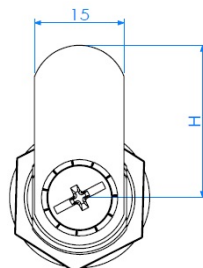

PRODUCT SHEET

Description:

Cam Lock 1916, 90DG, Str. Cam A03 (35mm), CPL, CK SISO

Item number:

14.04.469-0

Units	Box	Carton	HS Code	Barcode
Pcs.	12	240	8301300000	
				5704866041669

L1=16mm
L2=20mm
L3=25mm
L4=30mm