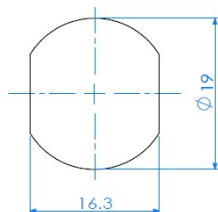

PRODUCT SHEET

Description:

Cam Lock 1916, 90DG, Str. Cam A03 (35mm), CPL, CK SISO

Item number:

14.04.469-0

Units	Box	Carton	HS Code	Barcode
Pcs.	12	240	8301300000	
				5704866041669

L1=16mm
L2=20mm
L3=25mm
L4=30mm